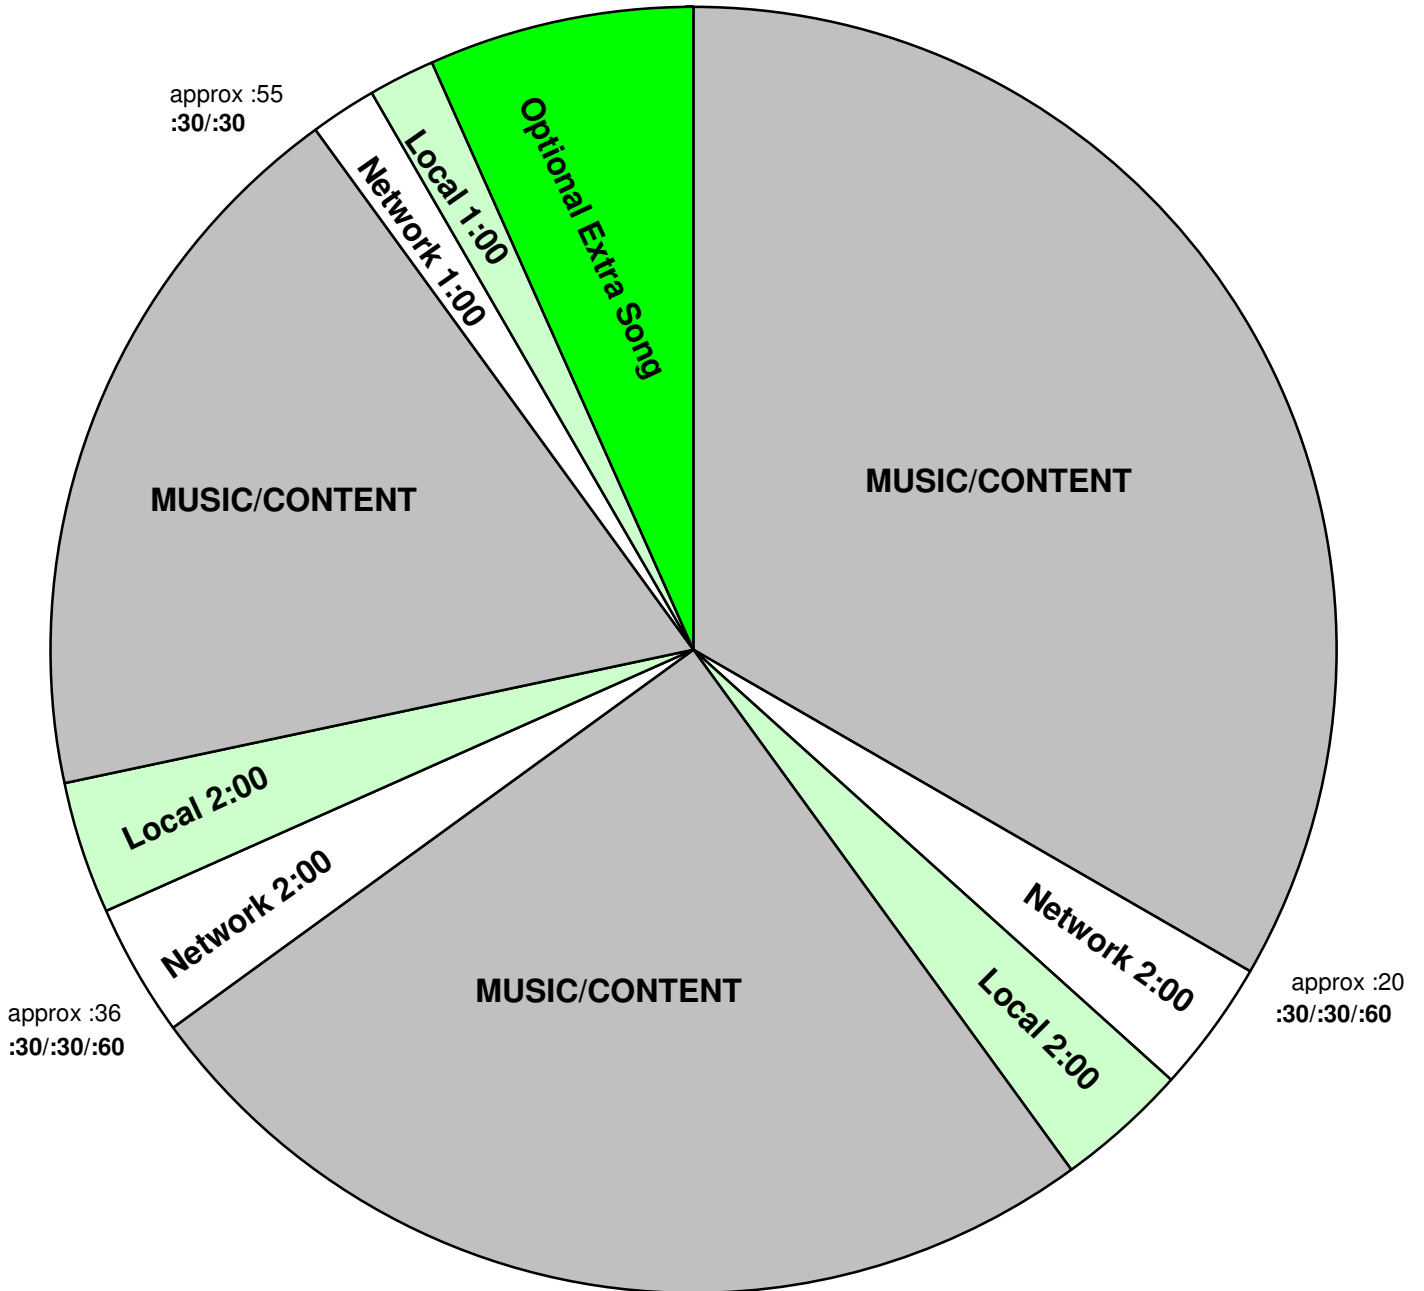

For Technical Assistance call:
Premiere Network Operations: 800-276-4431
Technical Info: <http://engineering.premiereradio.com>

premiere
NETWORKS

*NOTE: The OPTIONAL EXTRA SONG is an extra cut which could be dropped for time or for the airing of local content at the affiliate's discretion. The extra song will NOT be a "numbered" song and will therefore not affect the continuation of the flow of the countdown.